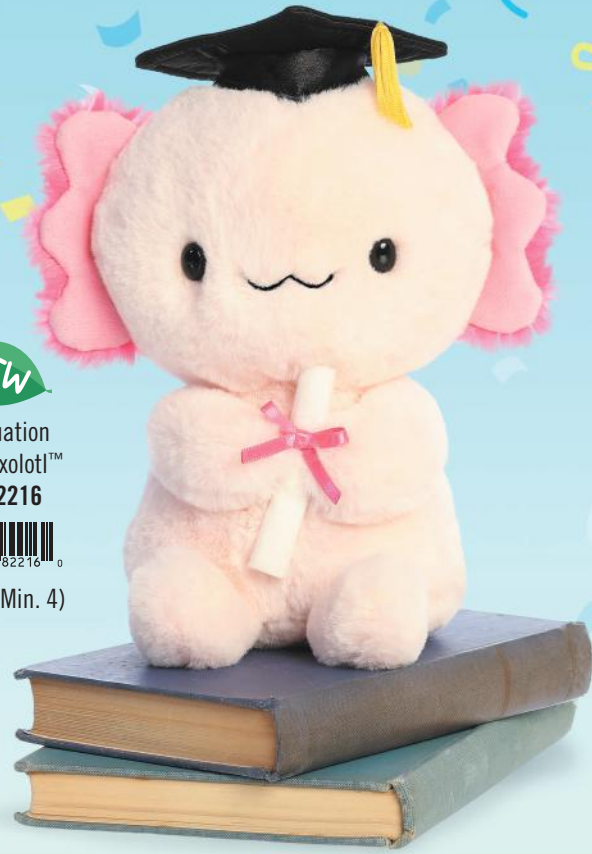

NEW
Graduation
Excel Axolotl™
9" 82216
$13.50 (Min. 4)