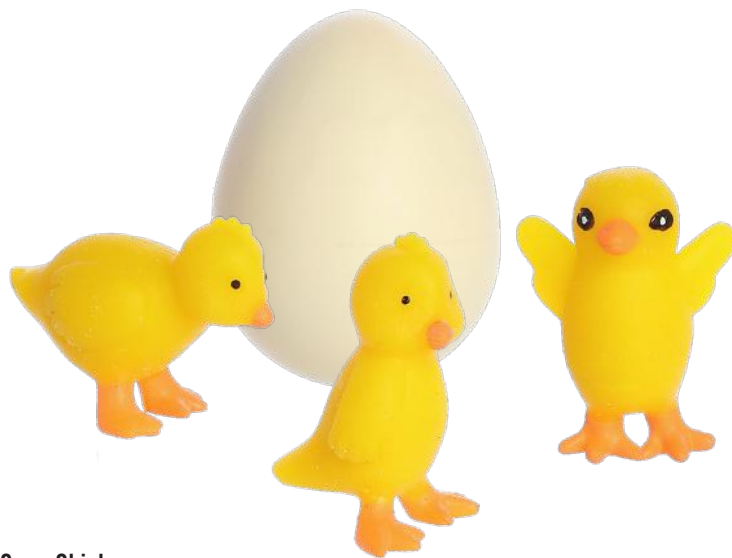

Chastity™
12" 08600

Wind Up Bunny
2 Asst. Colors
Age 3+
3" T40157

Display of 24
\$2.75 (Min. 24)

Wind Up Chick
Age 3+
3" T40156

Display of 24
\$2.75 (Min. 24)

Grow Chick
3 Asst. Styles
Age 5+
2.25" T40160

Display of 12
\$3.50 (Min. 12)

Grows to Enormous Size!

Soak in water 12-24 hours figure will emerge

72 hours later item can be removed from shell & grow even more!

Egg Chalk
Set of 6
Age 3+
2.25" T40159

\$3.50 (Min. 12)

Easter Mini Wands
2 Asst. Styles
Age 3+
7" T40158

Display of 24
\$2.75 (Min. 24)

Egg Sugar Squeezy
2 Asst. Colors
Age 3+
3" T40017

Display of 12
\$4.50 (Min. 12)

Caterpillar Stretchy Set
Age 3+
Set of 5
10" T40019

\$7.00 (Min. 12)

Bunny Slime
Age 5+
10.8 oz T40155

\$7.75 (Min. 8)

Chick Slime
Age 5+
10.8 oz T40154

\$7.75 (Min. 8)

Whimsical Garden Slime
Age 5+
10.8 oz T40004

\$7.75 (Min. 8)

Promo Bunny

Promo Bunny
10.5" 50326

\$7.50 (Min. 12)