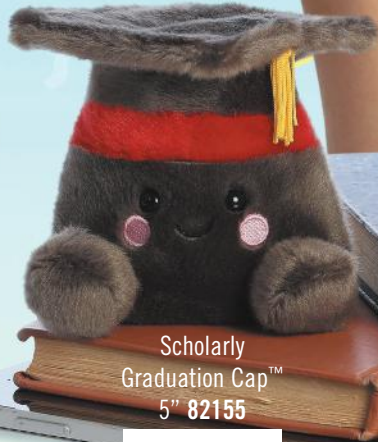

Scholarly
Graduation Cap™
5" 82155