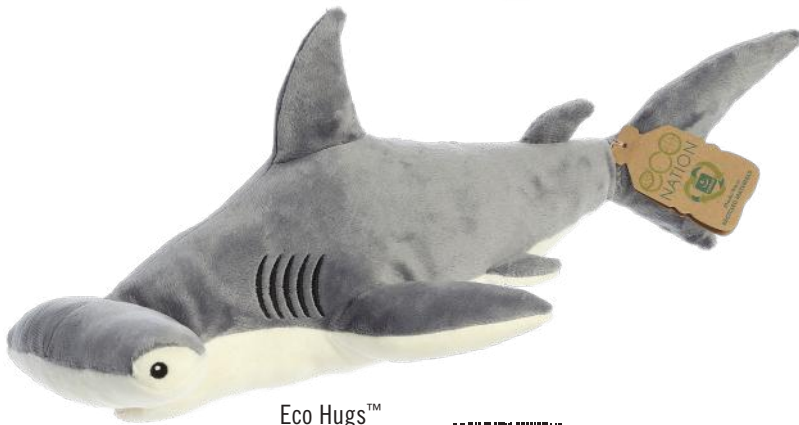

# ECOHUGS™

Made from  
RECYCLED  
MATERIALS

Eco Hugs™  
Sea Otter  
14.5" 35149

Eco Hugs™  
Sea Turtle  
12" 35151

Eco Hugs™  
Hammerhead Shark  
18" 35152

Eco Hugs™  
River Otter  
16" 35148

Eco Hugs™  
Sea Lion  
13.5" 35150