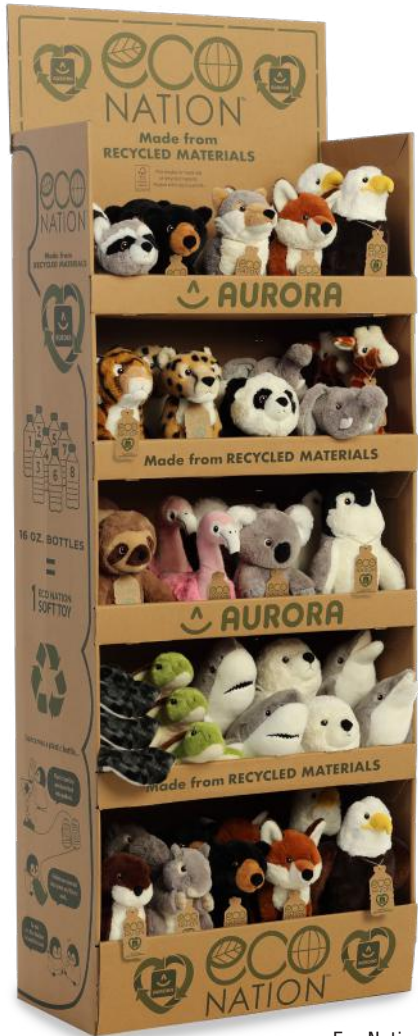

R1684 is made from recycled material & printed using soy based ink.

Eco Nation™
Corrugated Floor Display
24" L x 12" W x 62" H
R1684
Fits approx. 56 pcs.