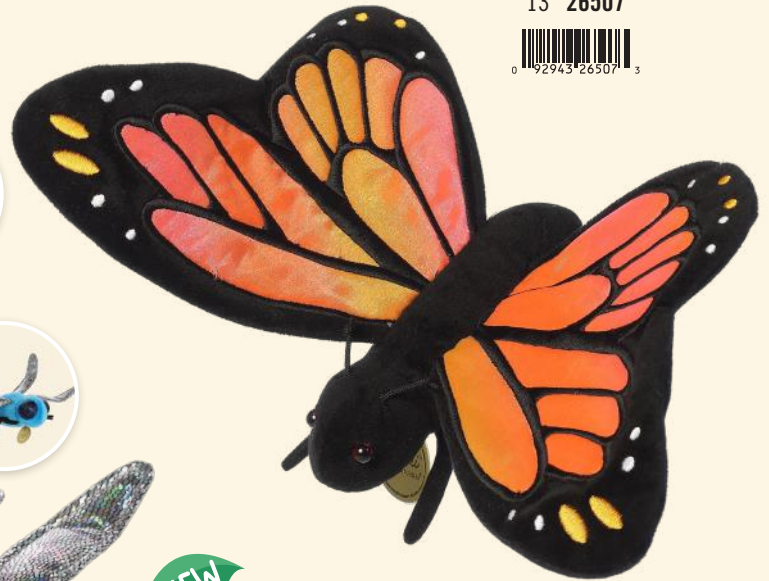

by **AURORA[®]**

Cardinal
(*Cardinalis cardinalis*)
Northern Cardinals are songbirds known for the male's bright red feathers and black face. Cardinals are one of the only songbird species whose male and female birds both sing, and can duet to reinforce bonding.

NEW

Cardinal
9" 26515

Ruby-Throated
Hummingbird
9" 26508

Monarch
Butterfly
13" 26507

NEW

Swan
11" 26516

Posable!

NEW

Blue Dasher
Dragonfly
10.5" 26519

NEW

Bumblebee
7.5" 26518

NEW

American Bullfrog
11" 26514

NEW

Garden Snail
9" 26517

White Hen
9" 26421