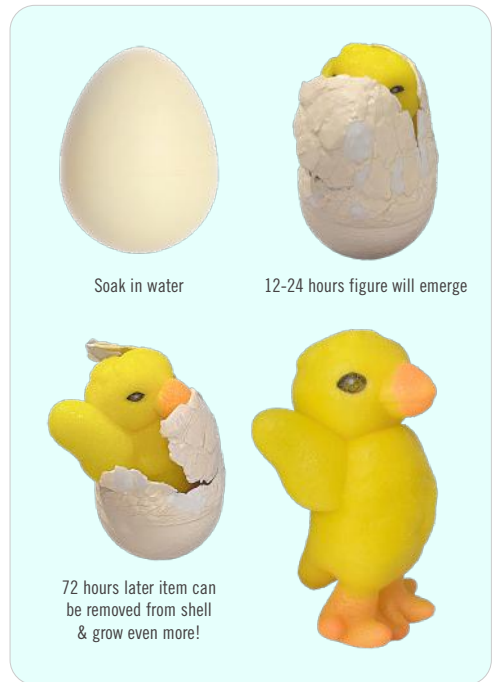

Display of 24

Grow Chick
 3 Asst. Styles
 Age 5+
 2.25" T40160

Display of 12

Grows to Enormous Size!

Egg Chalk
Set of 6
Age 3+
2.25" T40159

Easter Mini Wands
2 Asst. Styles
Age 3+
7" T40158

Display of 24

Egg Sugar Squeezy
2 Asst. Colors
Age 3+
3" T40017

Display of 12

Caterpillar Stretchy Set
Age 3+
Set of 5
10" T40019

1

Bunny Slime
Age 5+
10.8 oz T40155

Chick Slime
Age 5+
10.8 oz T40154

Whimsical Garden Slime
Age 5+
10.8 oz T40004

Promo Bunny

Promo Bunny
10.5" 50326