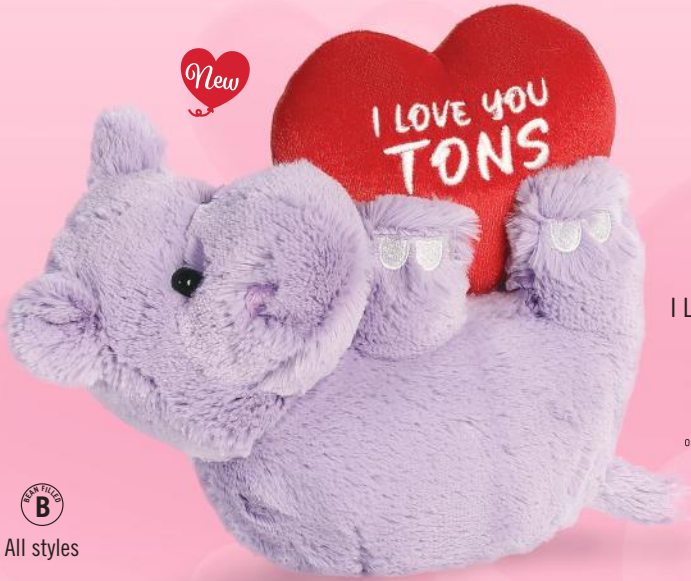

New

I LOVE YOU TONS™
$16.00 (Min. 4)

I Love You Tons™

New

New

RECYCLED
B

All styles

Shroomin' Luv™

New

New

$13.00 (Min. 4)

$13.00 (Min. 4)

RECYCLED
B

All colors