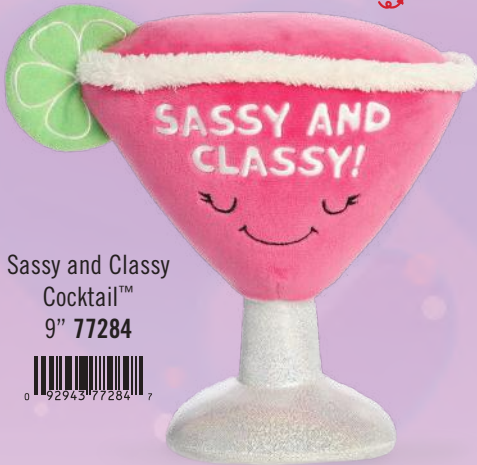

Crazy A-Bao U™
8" 33799

Stud Muffin™
8.5" 34288

Love you from
Head to Tomatoes™
8.5" 33810

Berry Cute™
8.5" 33805

Galentine's

AURORA

New

New

Sassy and Classy
Cocktail™
9" 77284

You're A Gem™
9" 77282

#1 Bestie Trophy™
9" 77283

JUST SAYIN™
\$14.50 (Min. 4)

Rosé All Day™
11.5" 77205

Yas Queen - Crown™
7" 77203

Fries Before Guys™
9" 77204

Sweet Tooth Teddies™